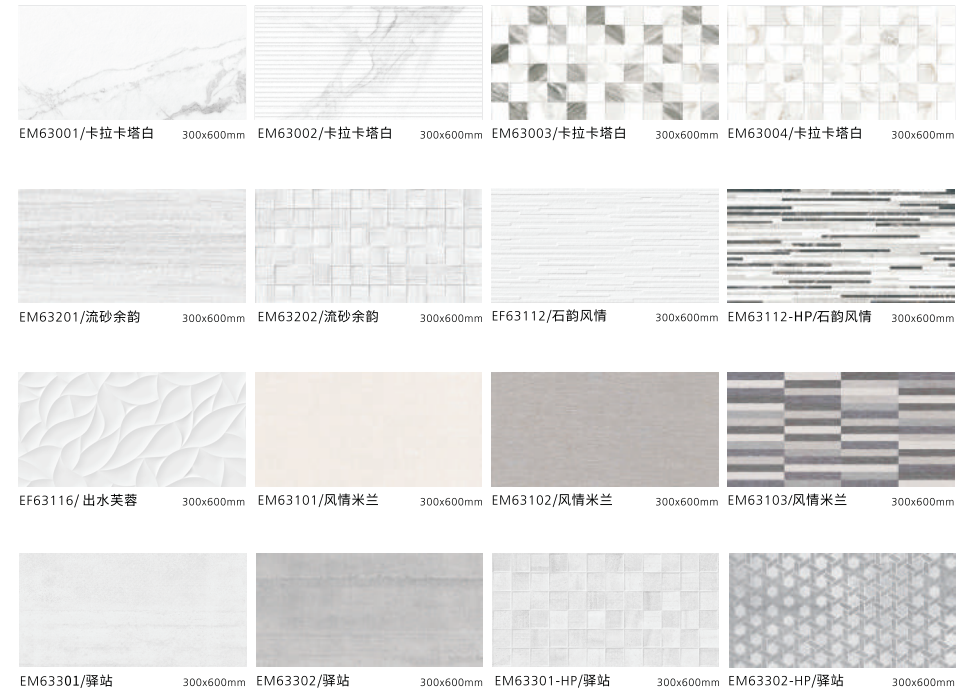

ROMA IMAGE SERIES 浮雕印象